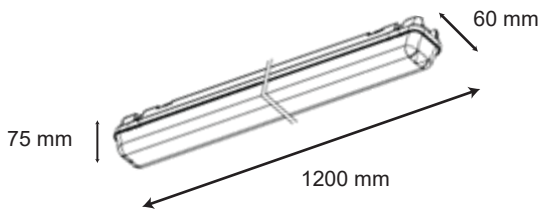

DIMENSION

PRODUCT

Name	WTF Wheather Proof Lighting Fixture
Reference	EL-WTF-118W
Body color	Dark Green
Category	Ceiling
Material	ABS Base + PC Cover

OTHER DATA

Class I	
Lamp Holder	G13
Power	1 × 18 W
Dimension (mm)	L: 1200mm W: 60mm, H: 75mm
Frequency (Hz)	50/60 Hz
Mains voltage	AC 220-240V
Ingress Protection	IP65
Used lamp	T8 Tube